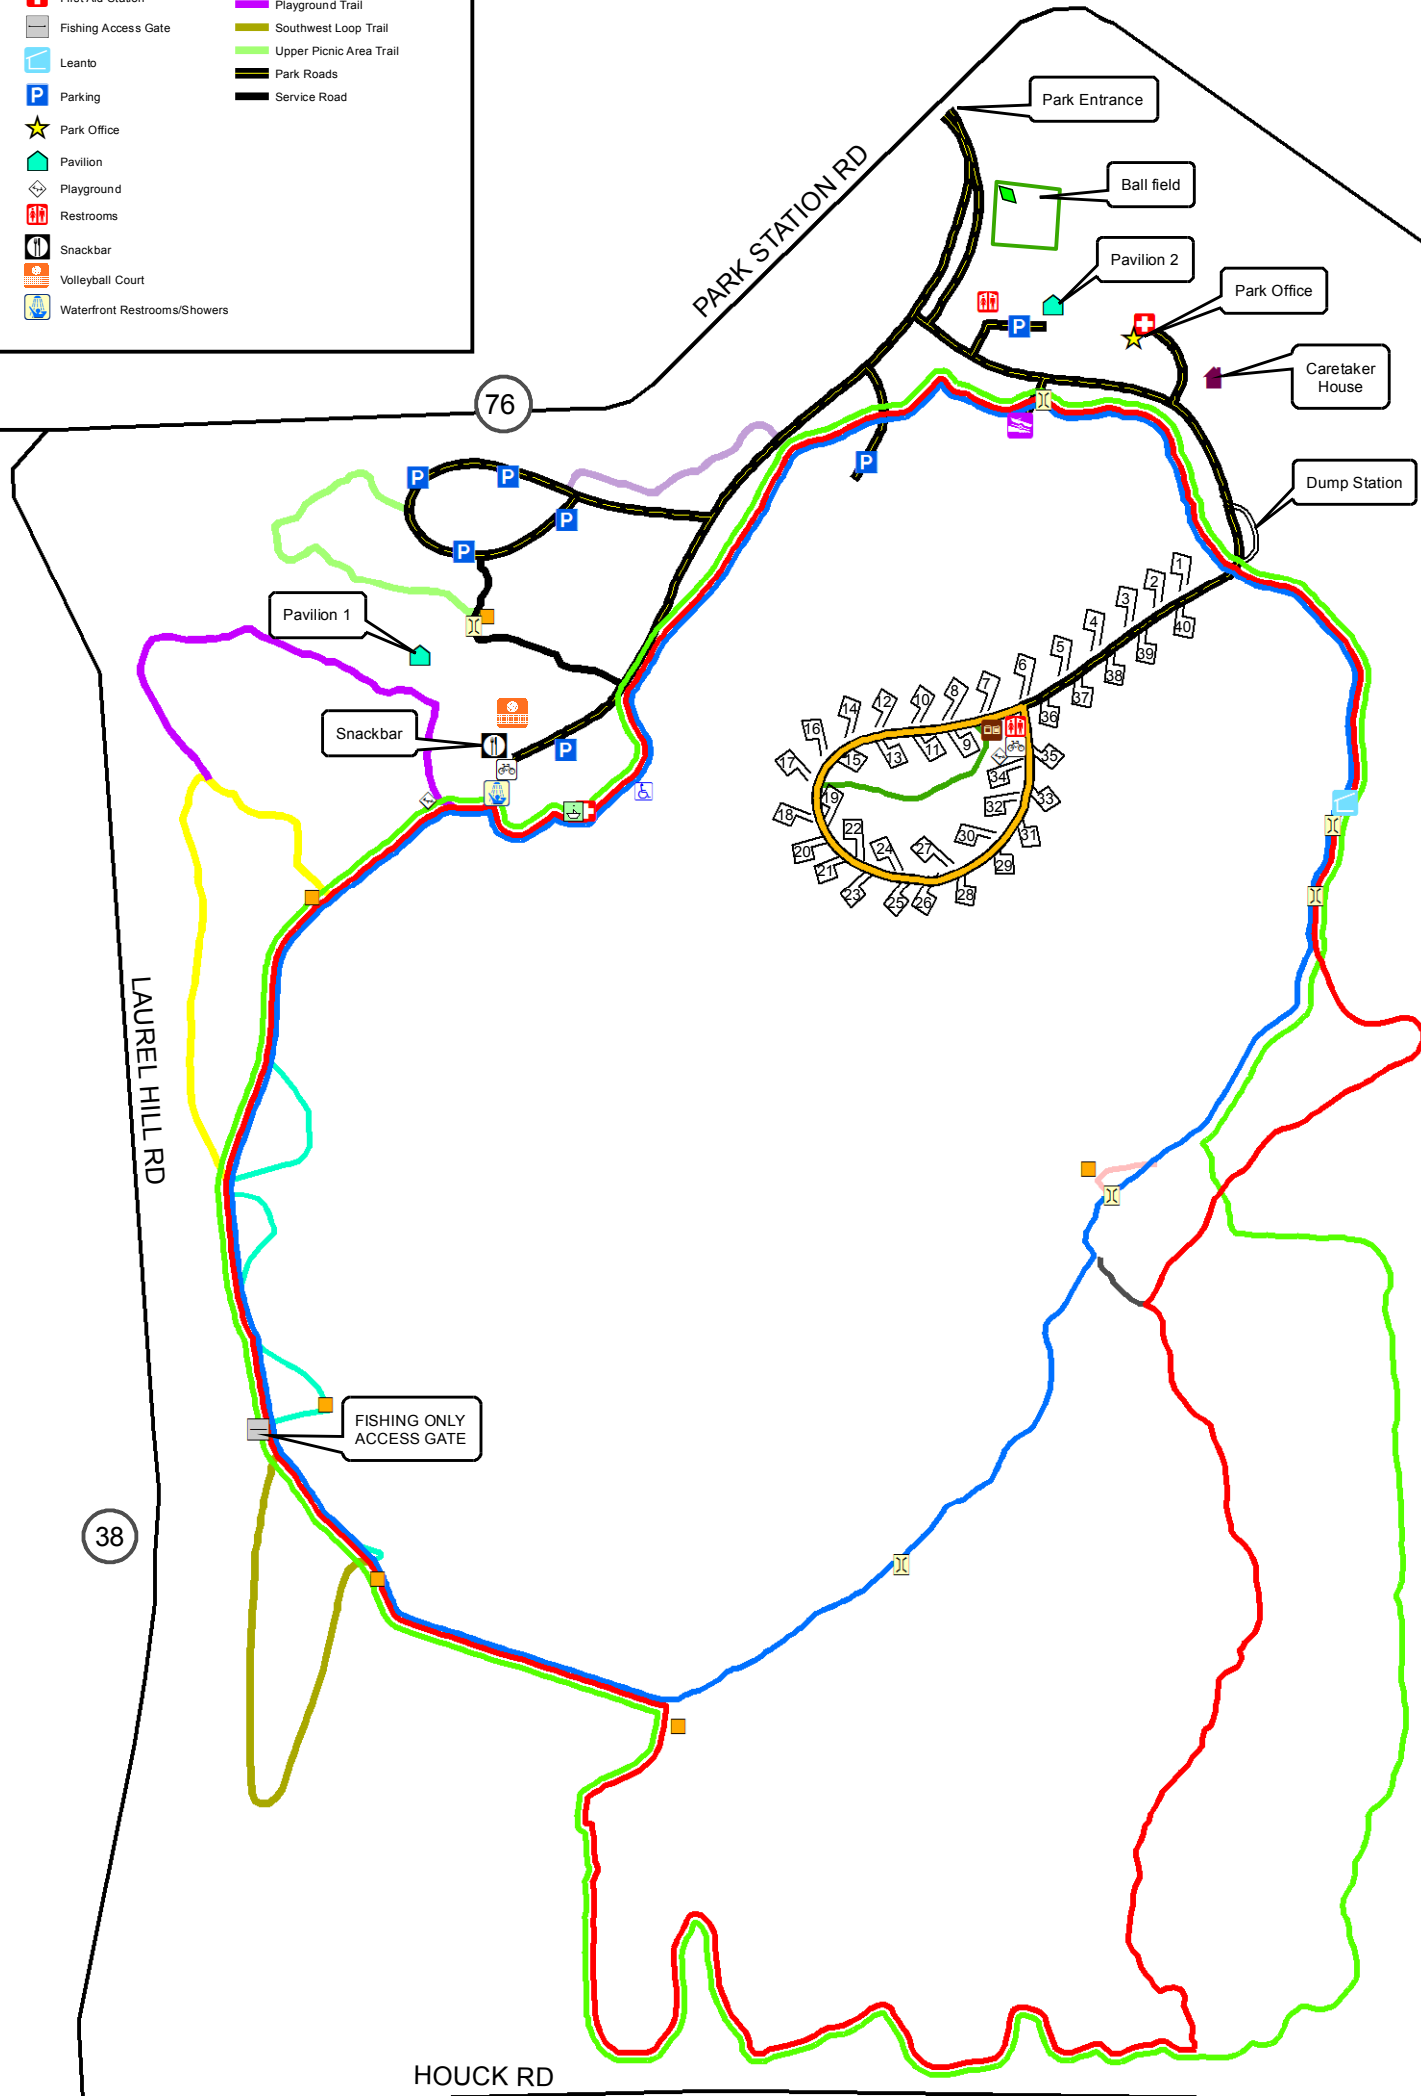

PARK STATION FACILITIES AND TRAILS MAP

Points of Interest

- ADA Access Dock
- Caretaker House
- Bikerack
- Bench
- Boat Launch
- Boathouse
- Bridge
- Camp Laundry Showers
- First Aid Station
- Fishing Access Gate
- Leanto
- Parking
- Park Office
- Pavilion
- Playground
- Restrooms
- Snackbar
- Volleyball Court
- Waterfront Restrooms/Showers

KEY

Lake Loop Trails

- Campground Loop - 0.30 Miles
- Main Trail - 2.00 Miles
- Main/Hilltop Trail - 2.75 Miles
- Main/Middle Trail - 2.80 Miles

Trails

- Beach II Trail
- Campground Bathhouse Trail
- Connector Trail
- Fishing Access Trails
- Lakeside Lookout Trail
- NE Upper Picnic Area Trail
- Playground Trail
- Southwest Loop Trail
- Upper Picnic Area Trail
- Park Roads
- Service Road

1 inch = 500 feet