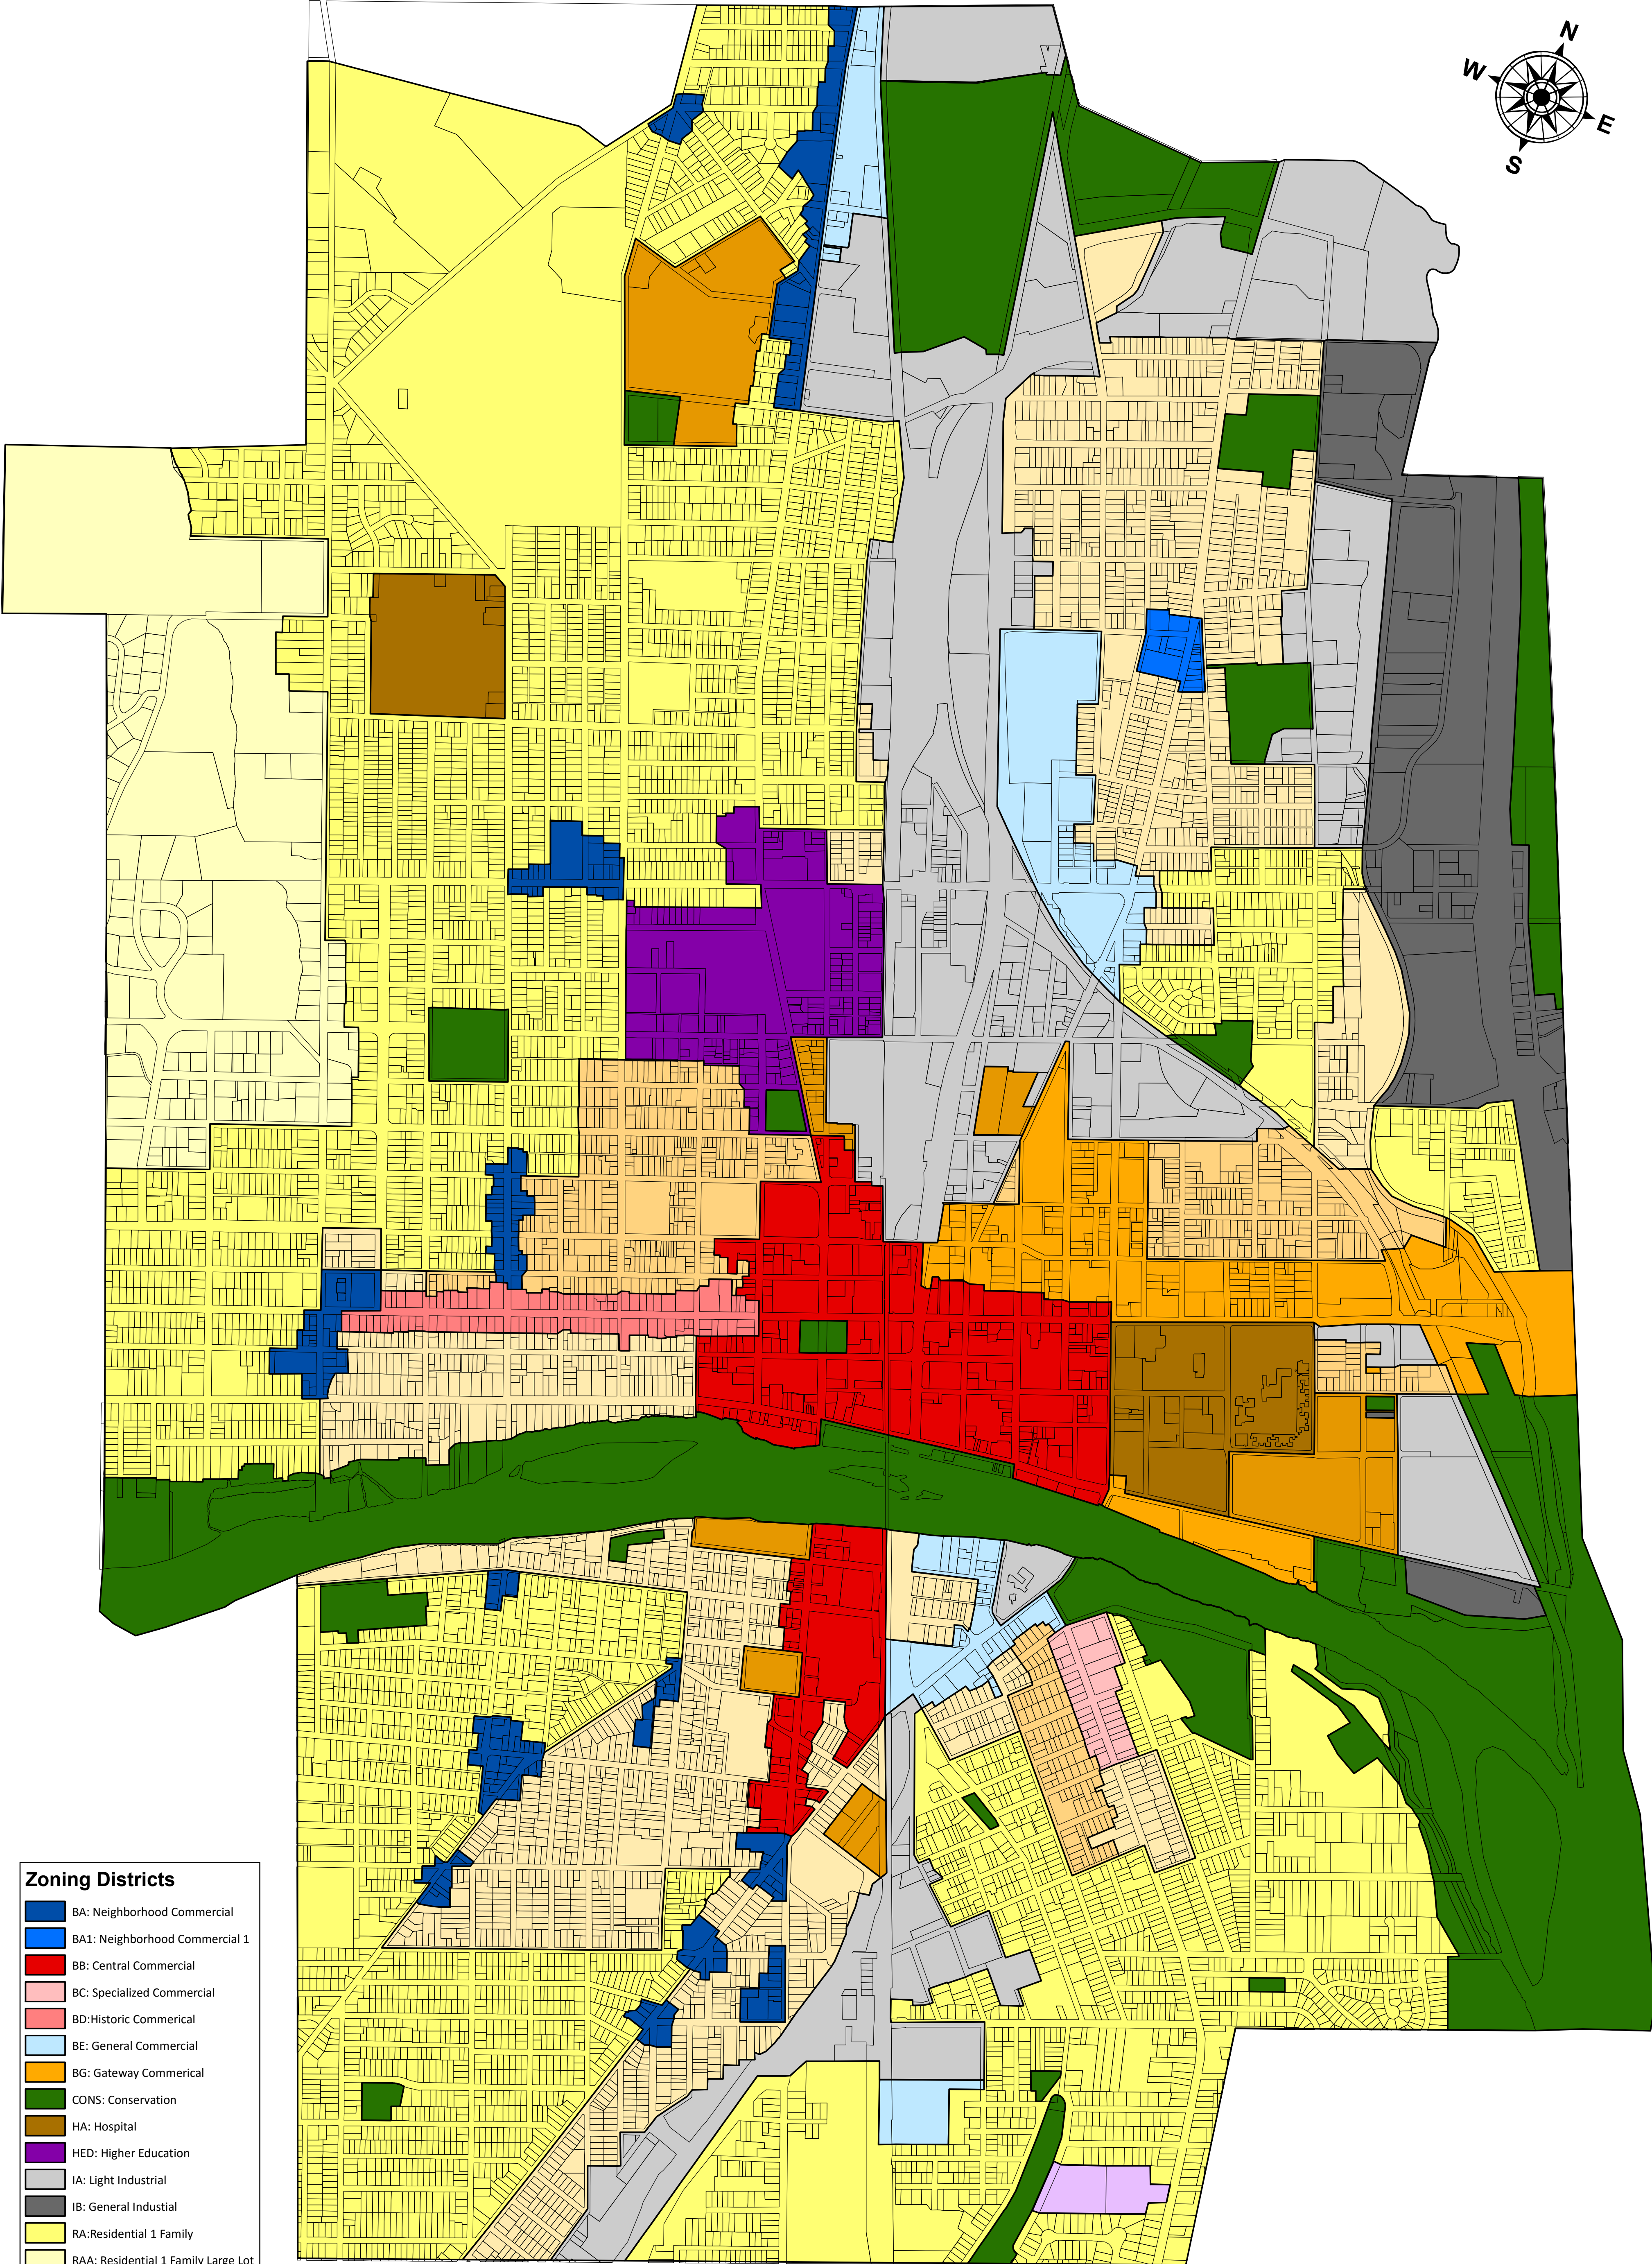

Zoning Map of the City of Elmira, New York

Zoning Districts

- BA: Neighborhood Commercial
- BA1: Neighborhood Commercial 1
- BB: Central Commercial
- BC: Specialized Commercial
- BD: Historic Commercial
- BE: General Commercial
- BG: Gateway Commercial
- CONS: Conservation
- HA: Hospital
- HED: Higher Education
- IA: Light Industrial
- IB: General Industrial
- RA: Residential 1 Family
- RAA: Residential 1 Family Large Lot
- RB: 1 to 2 Family
- RC: Residential 1 to 4 Family
- RD: Residential- Multi-Family
- RP: Planned Residential

Data: August 13, 2018

Map Updated by the Chemung County Planning Department