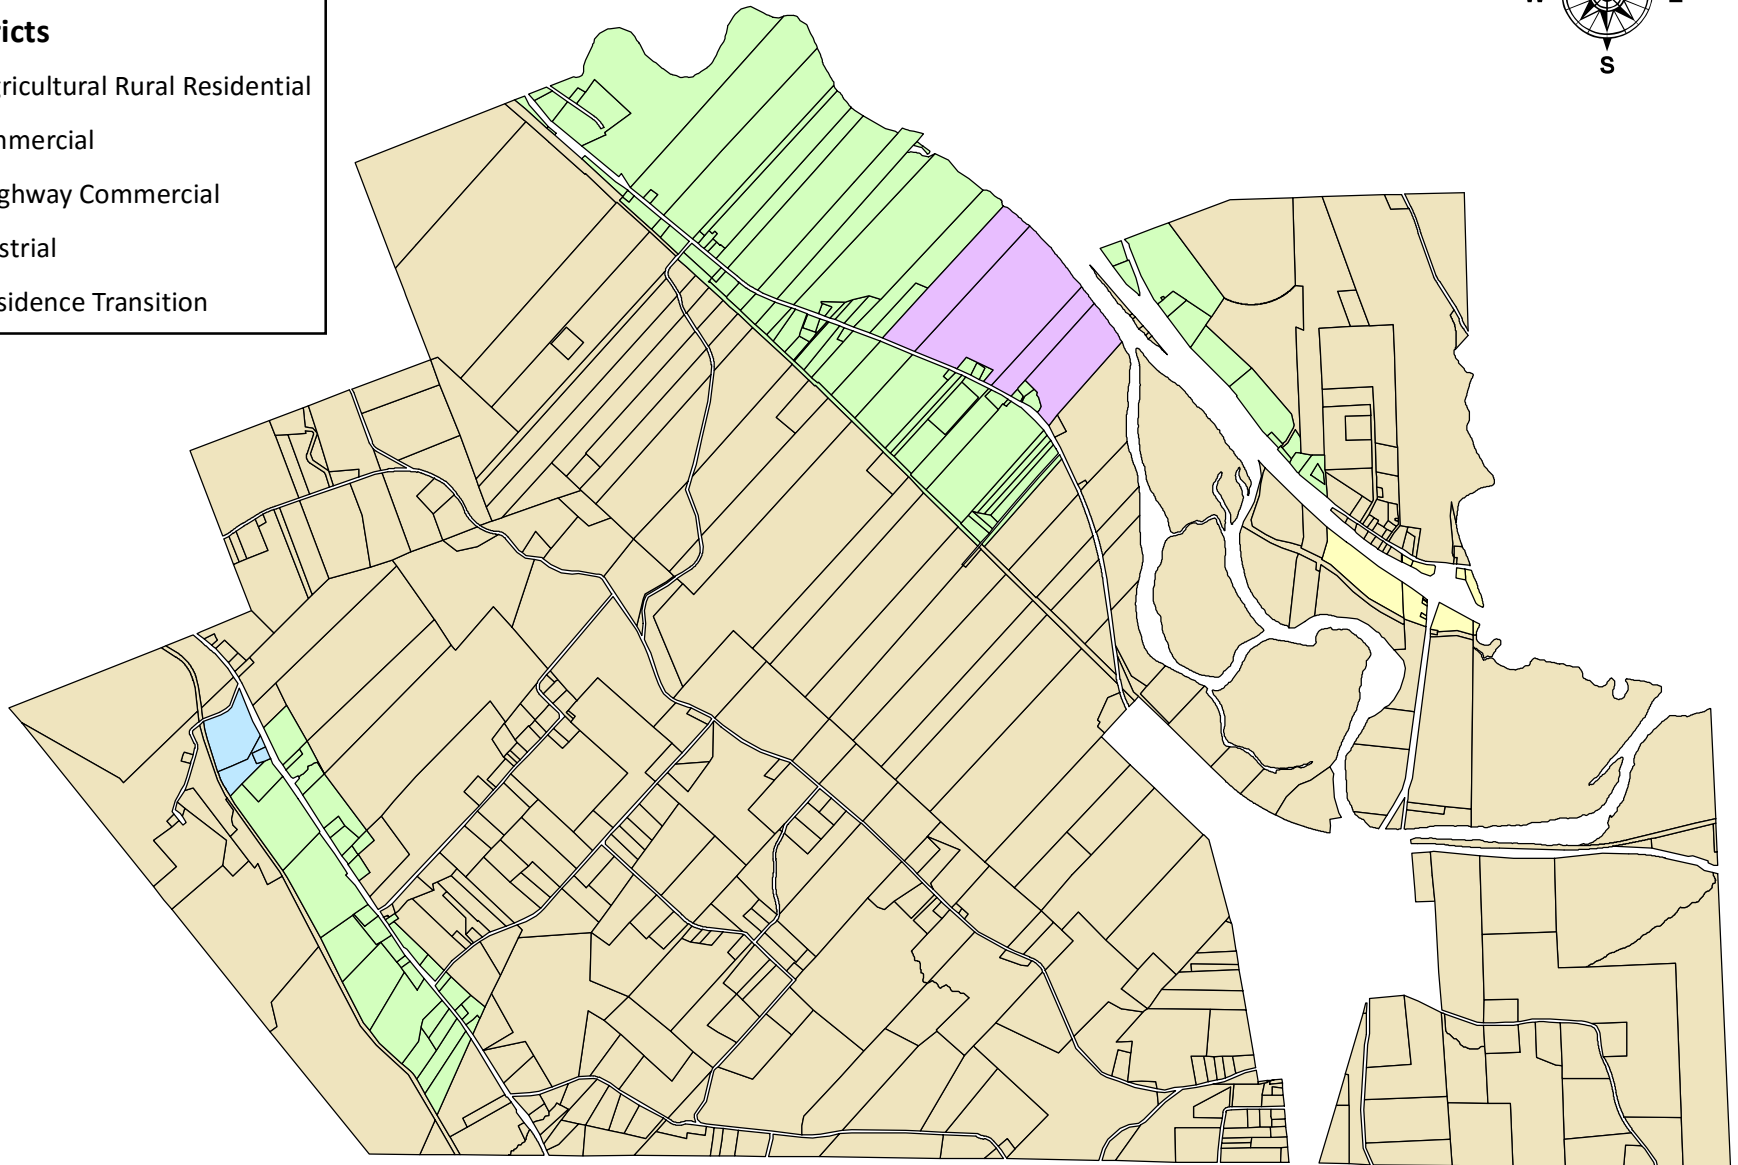

Zoning Map of the Town of Ashland, New York

Zoning Districts

- AR: Agricultural Rural Residential
- C: Commercial
- HC: Highway Commercial
- I: Industrial
- RT: Residence Transition

0 1,250 2,500 5,000 7,500 10,000 Feet