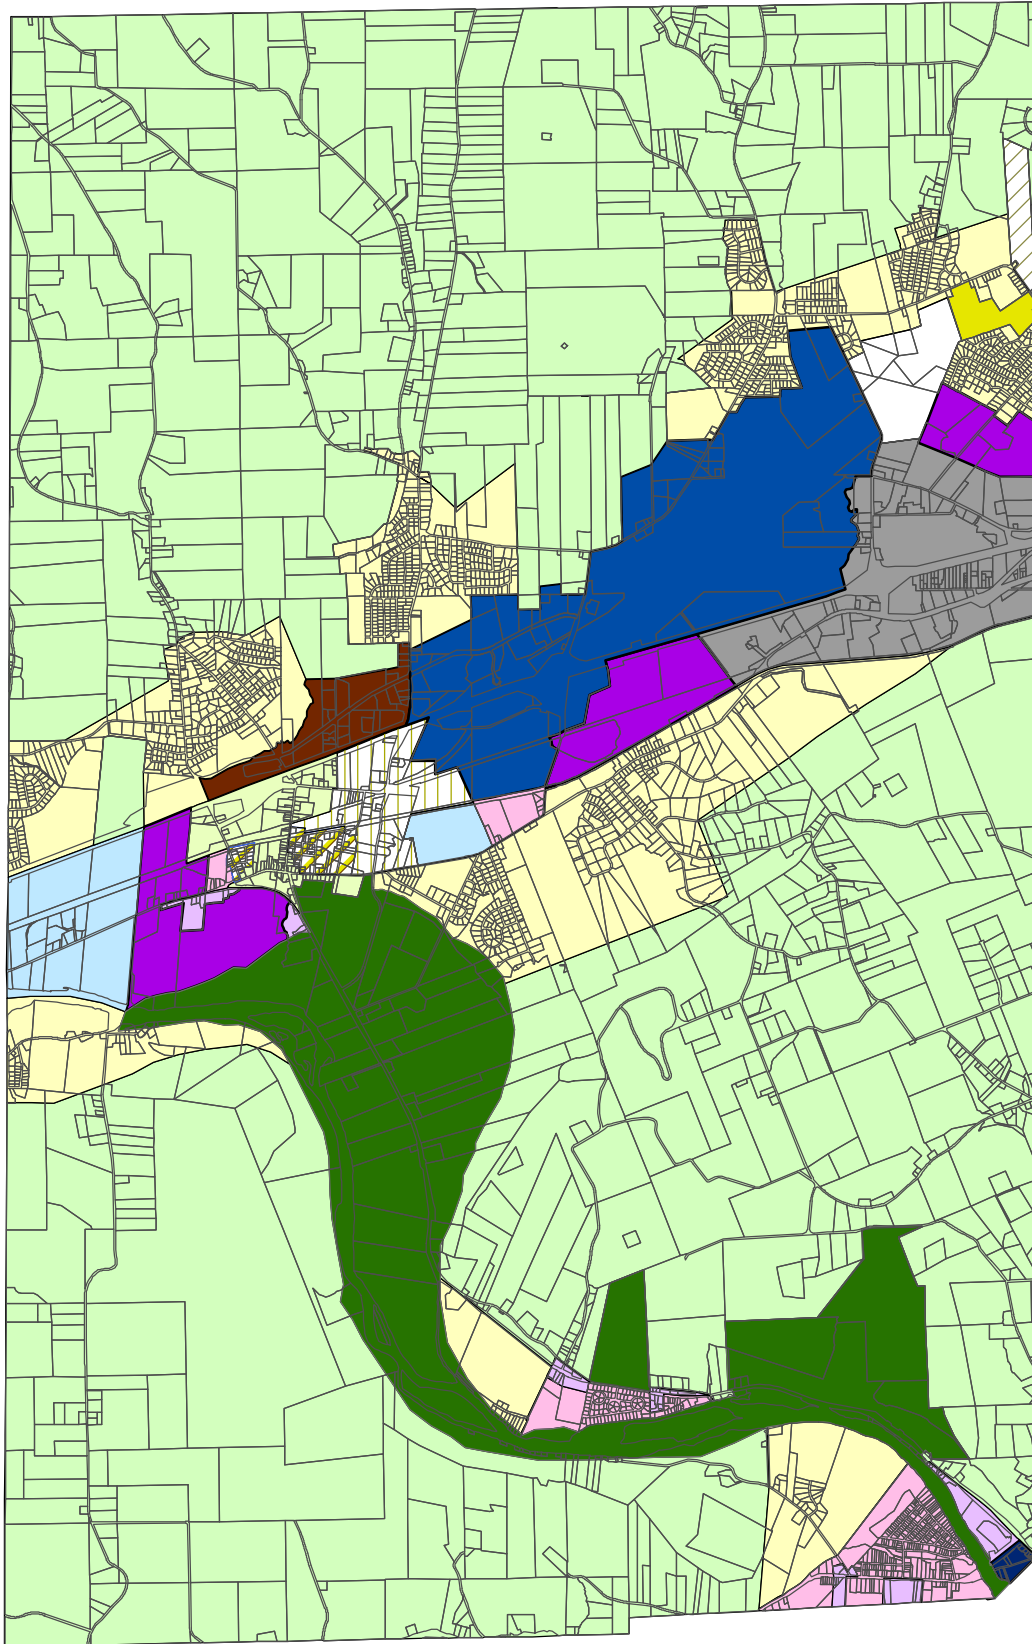

Zoning Map of the Town of Big Flats, New York

Zoning Districts	
	ABD: Airport Business Development
	BN: Business Neighborhood
	BN2: Business Neighborhood 2
	BNR: Business Non-Retail
	BR: Business Regional
	C: Conservation
	CL: Commercial Light Industrial
	I: Industrial
	PMRD: Planned Multi-Res.
	Residential 1
	Residential 2
	Recreation Conservation
	Rural
	Senior Planned Multi-Res.
	Town Center
	Town Center 2
	Town Center Residential