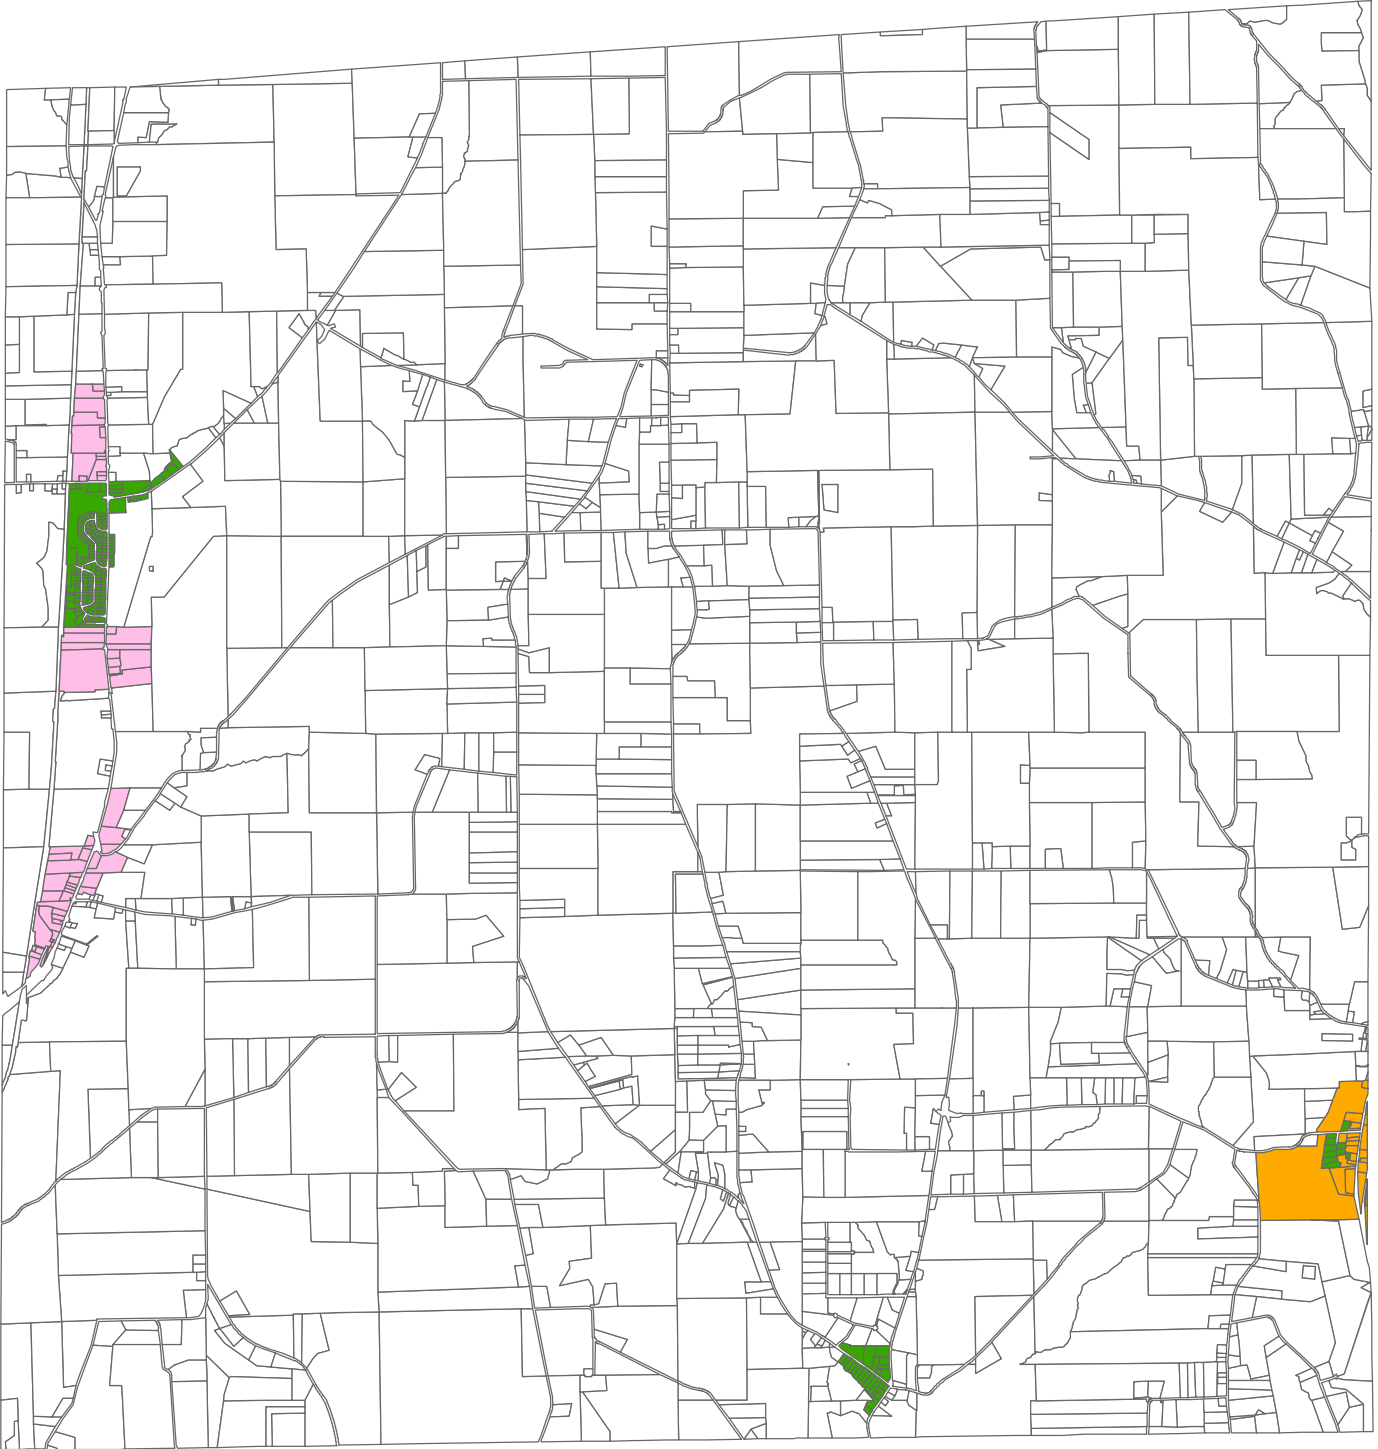

Zoning Map of the Town of Catlin, New York

Zoning Districts

-  GB: General Business
-  NB: Neighborhood Business
-  R1: Residential
-  RA: Residential/ Agricultural

Date: August 15, 2018