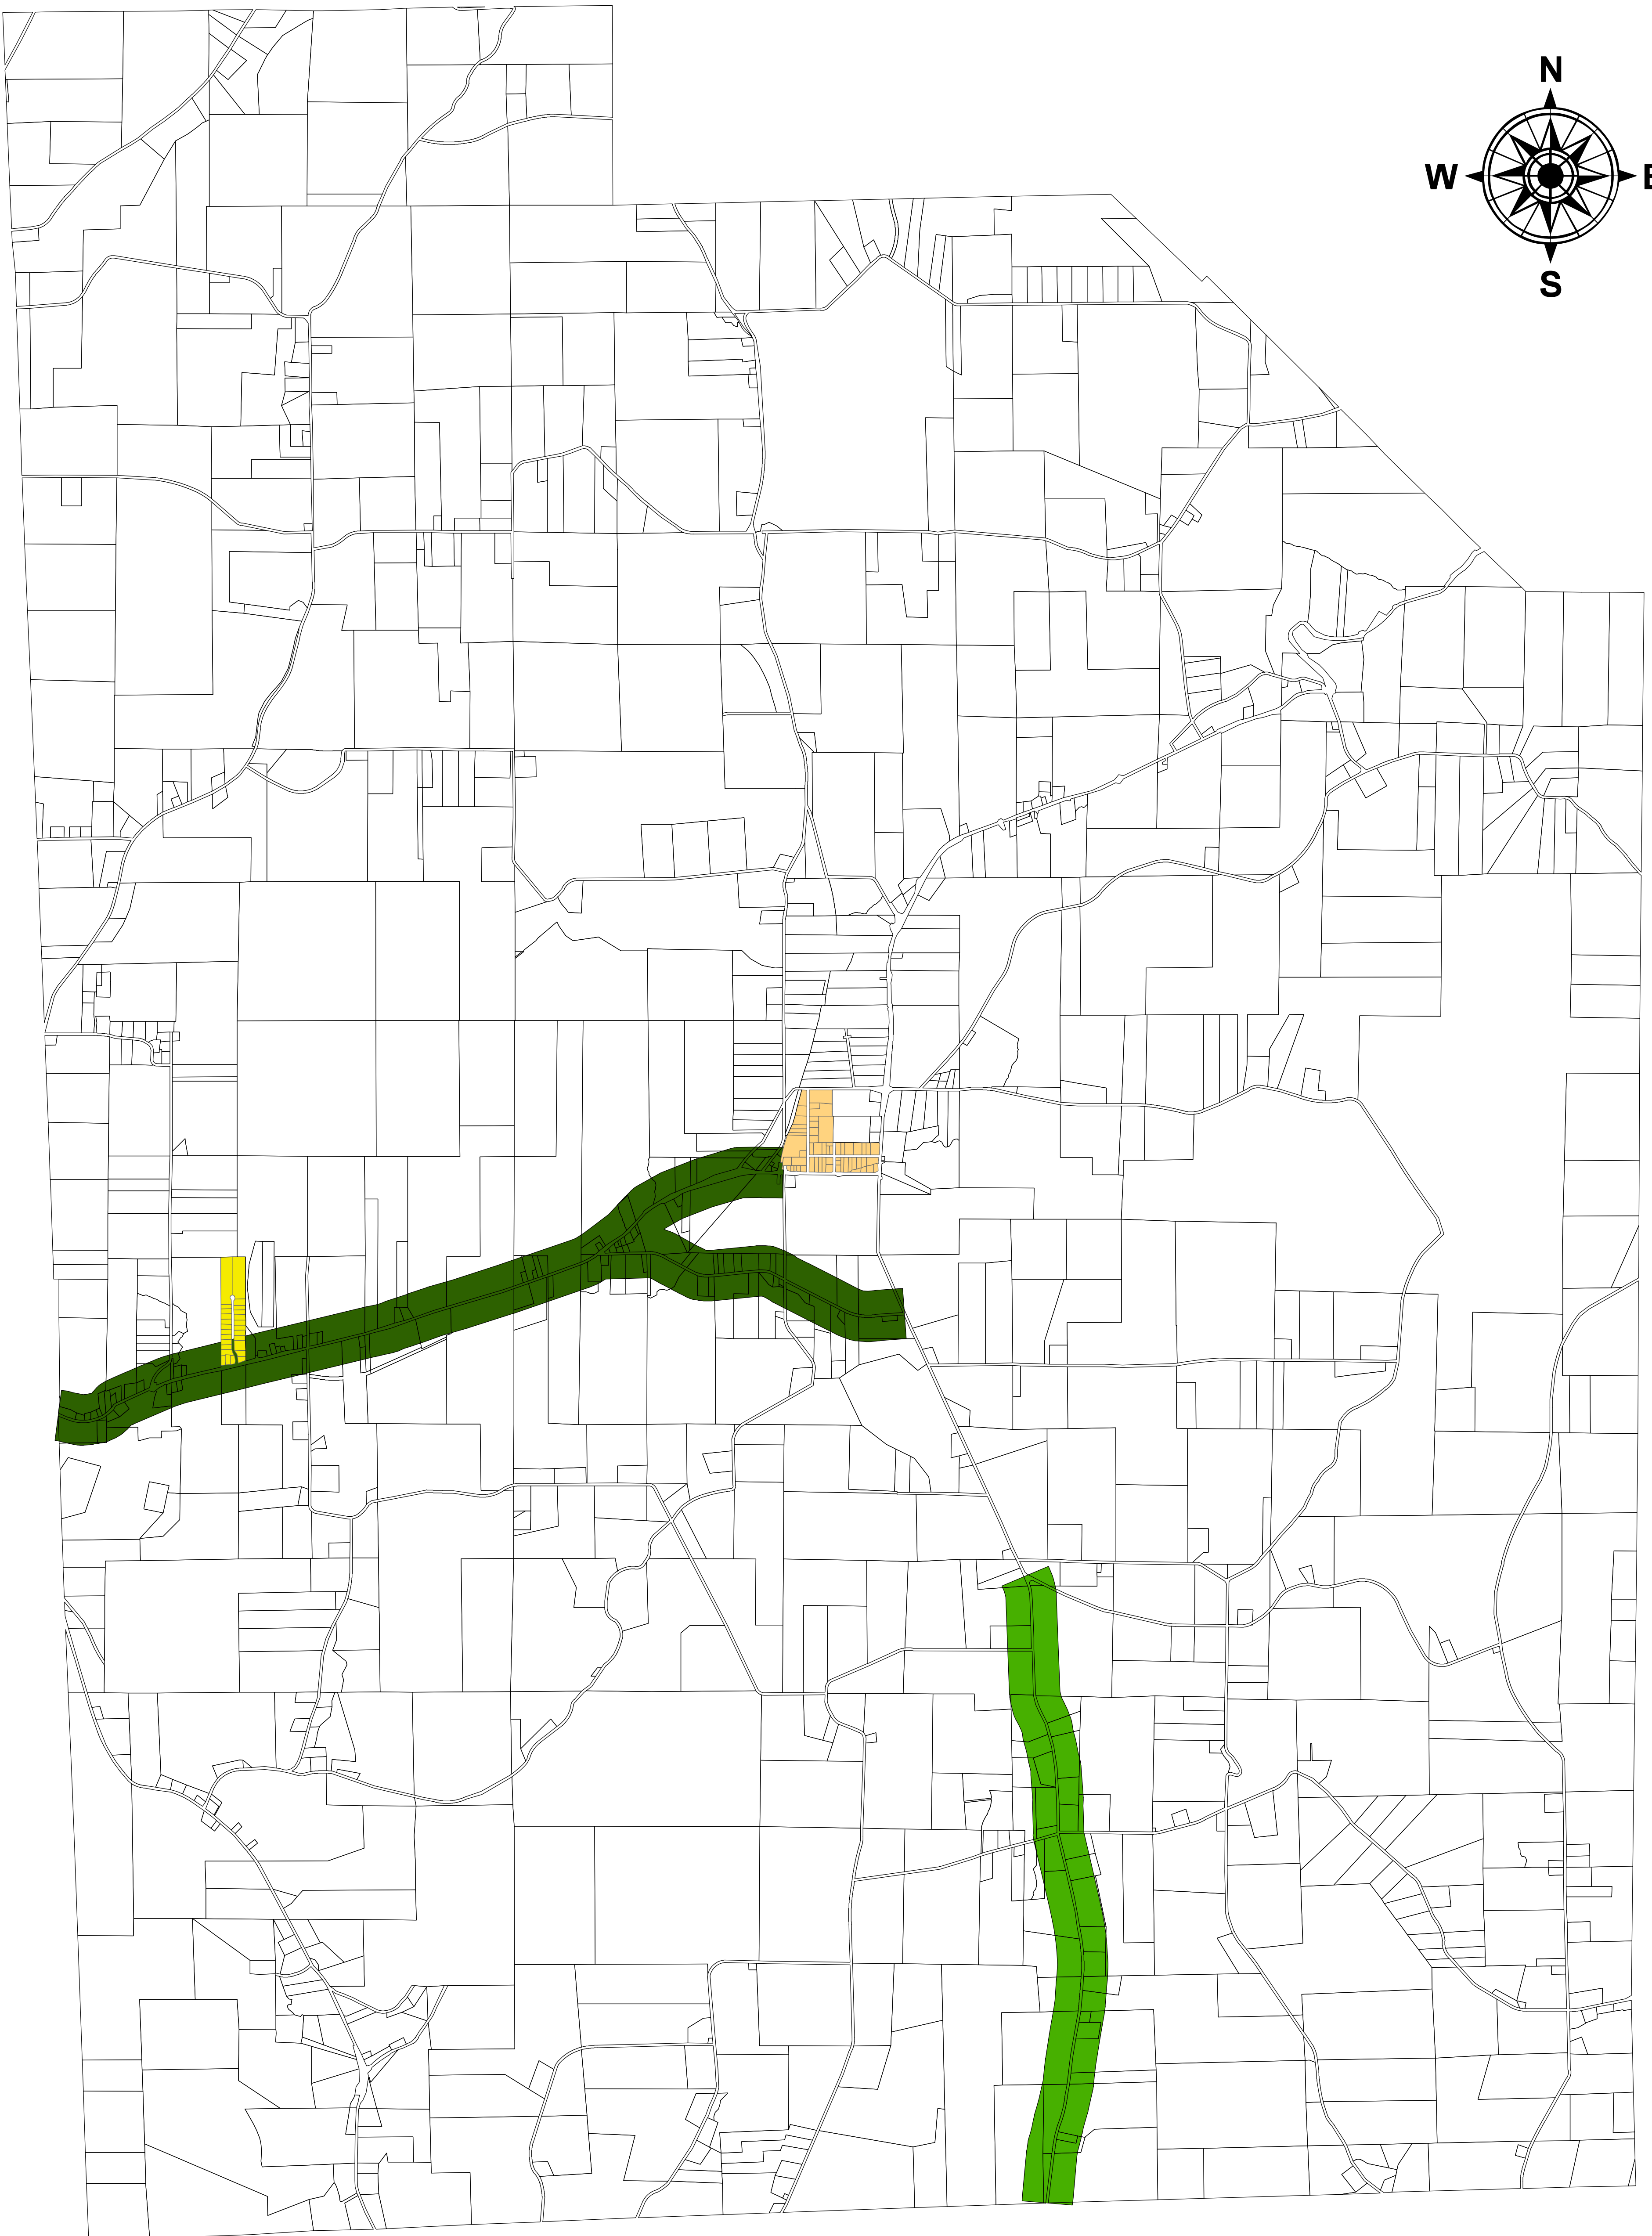

Zoning Map of the Town of Erin, New York

Zoning Districts	
	AR (Agricultural-Residential)
	R1 (Residential)
	R2 (Residential Allows Small Lot Sizes)
	AR-1-R (Agricultural-Residential w/ Restrictions)
	AR-1 (Agricultural-Residential w/ Restrictions)