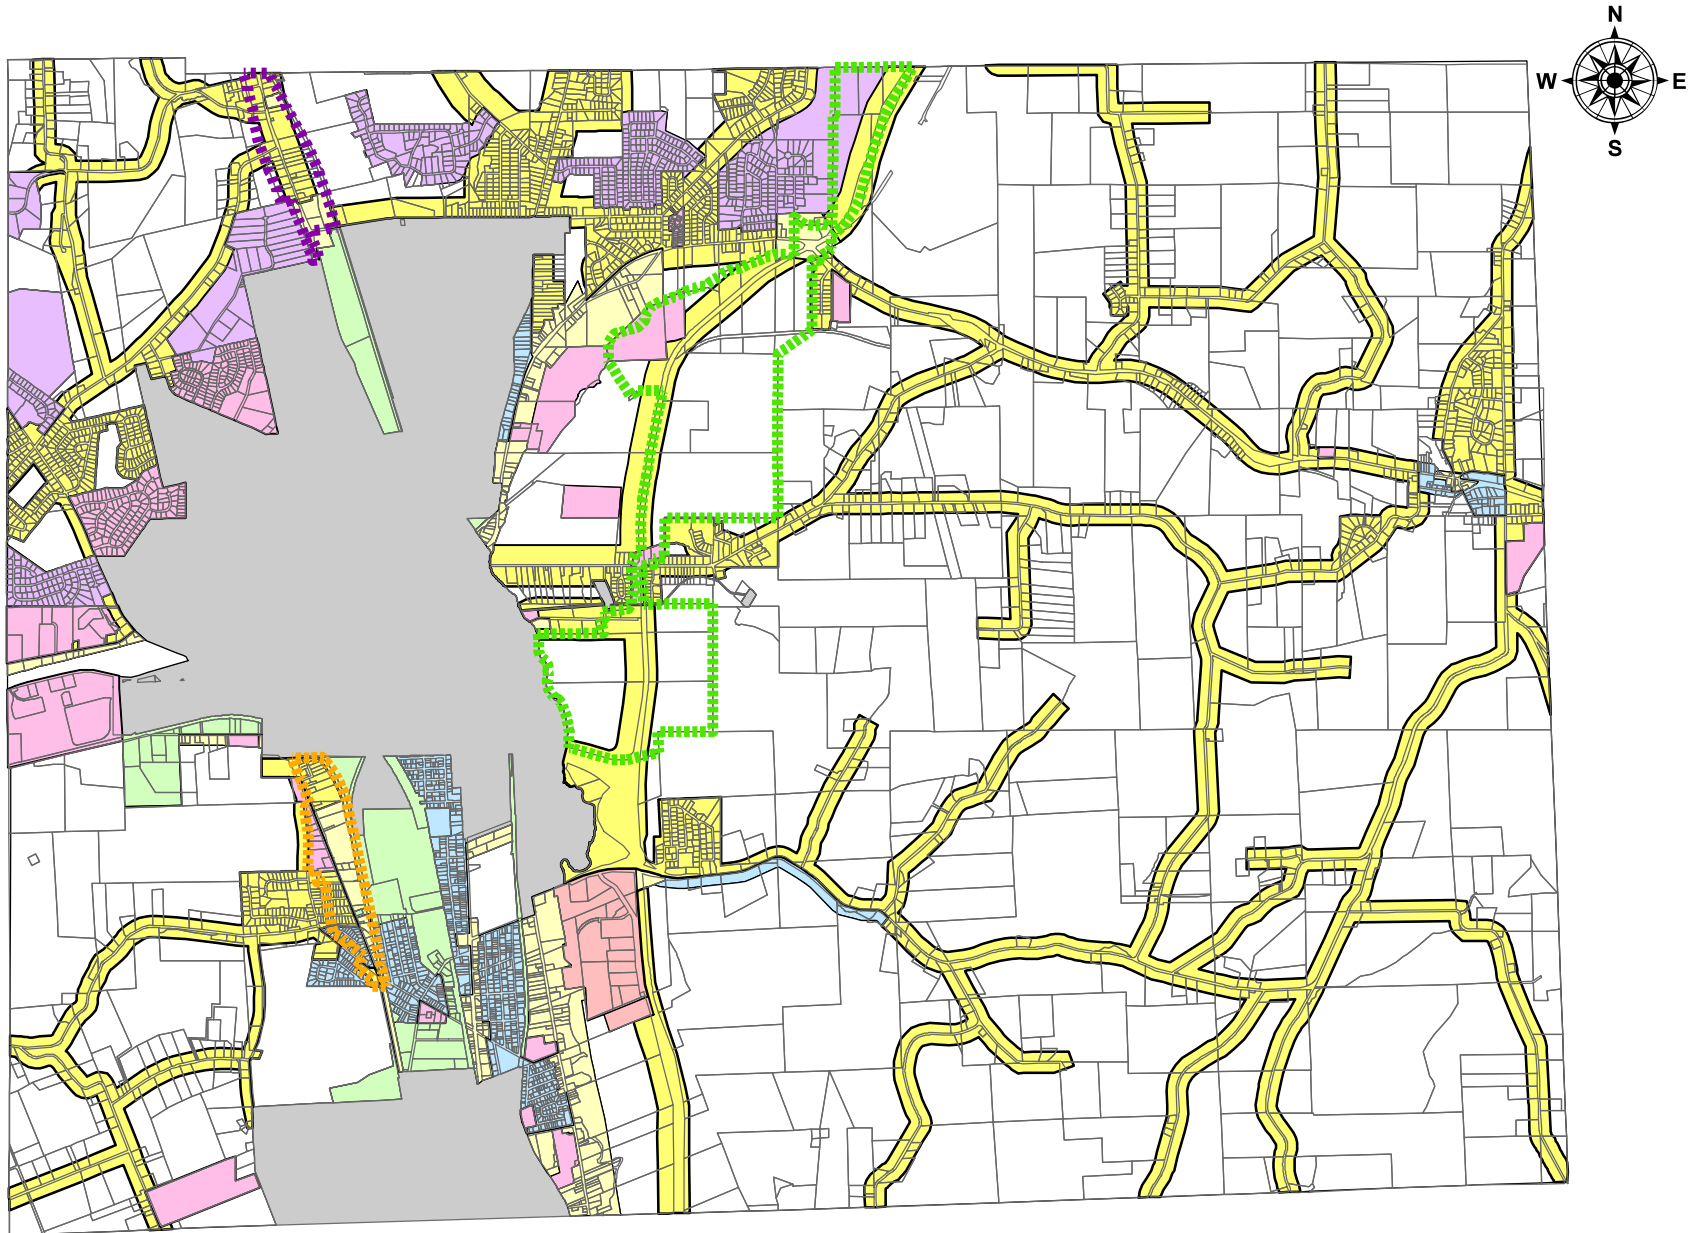

Zoning Map of the Town of Horseheads, New York

Legend

- Watkins Road Overlay District
- NYS13 Overlay District
- Miracle Mile Overlay District

Zoning Districts

- AG: Agriculture
- Business
- Industrial Park
- Manufacturing
- PUD: Planned Unit Development
- Residence-A
- Residence-AA
- Residence-B
- VILLAGE OF ELMIRA HEIGHTS
- VILLAGE OF HORSEHEADS

0 1,875 3,750 7,500 11,250 15,000 Feet

Date: August 15, 2018