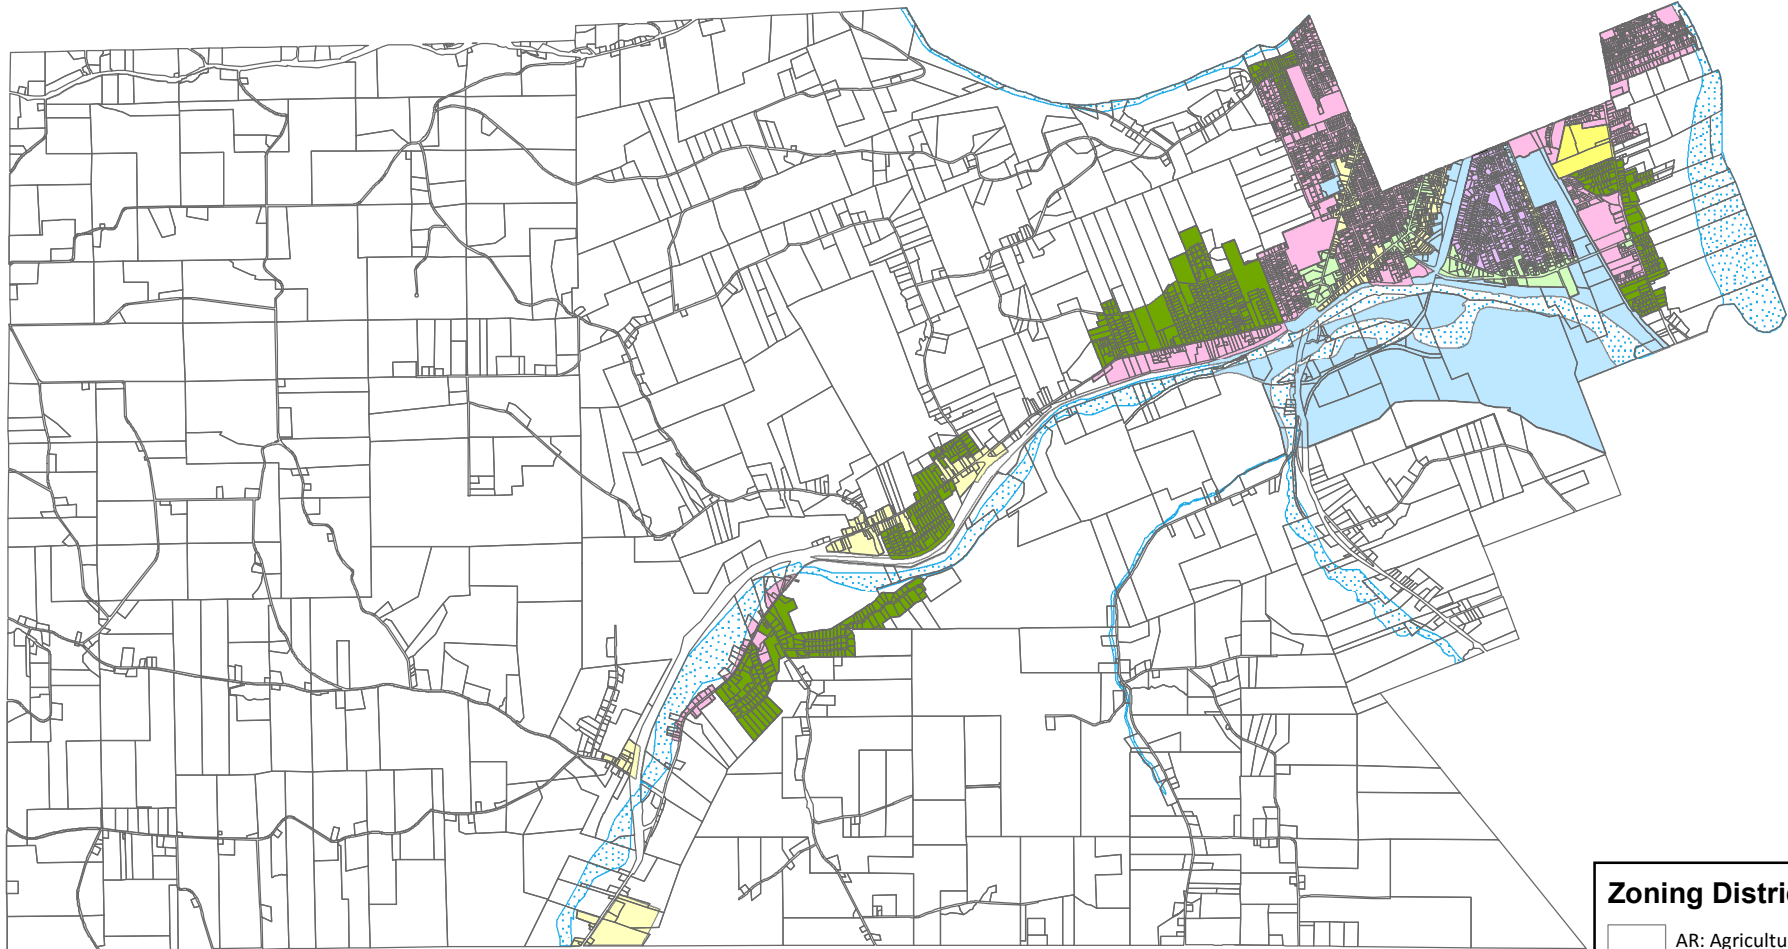

Zoning Map of the Town of Southport, New York

Zoning Districts

- AR: Agricultural Residential
- CN: Commercial Neighborhood
- CR: Commercial Regional
- C: Conservation District
- I: Industrial
- Planned Development District
- R1: Residential- Low Density
- R2: Residential- Moderate Density
- R3: Residential- High Density