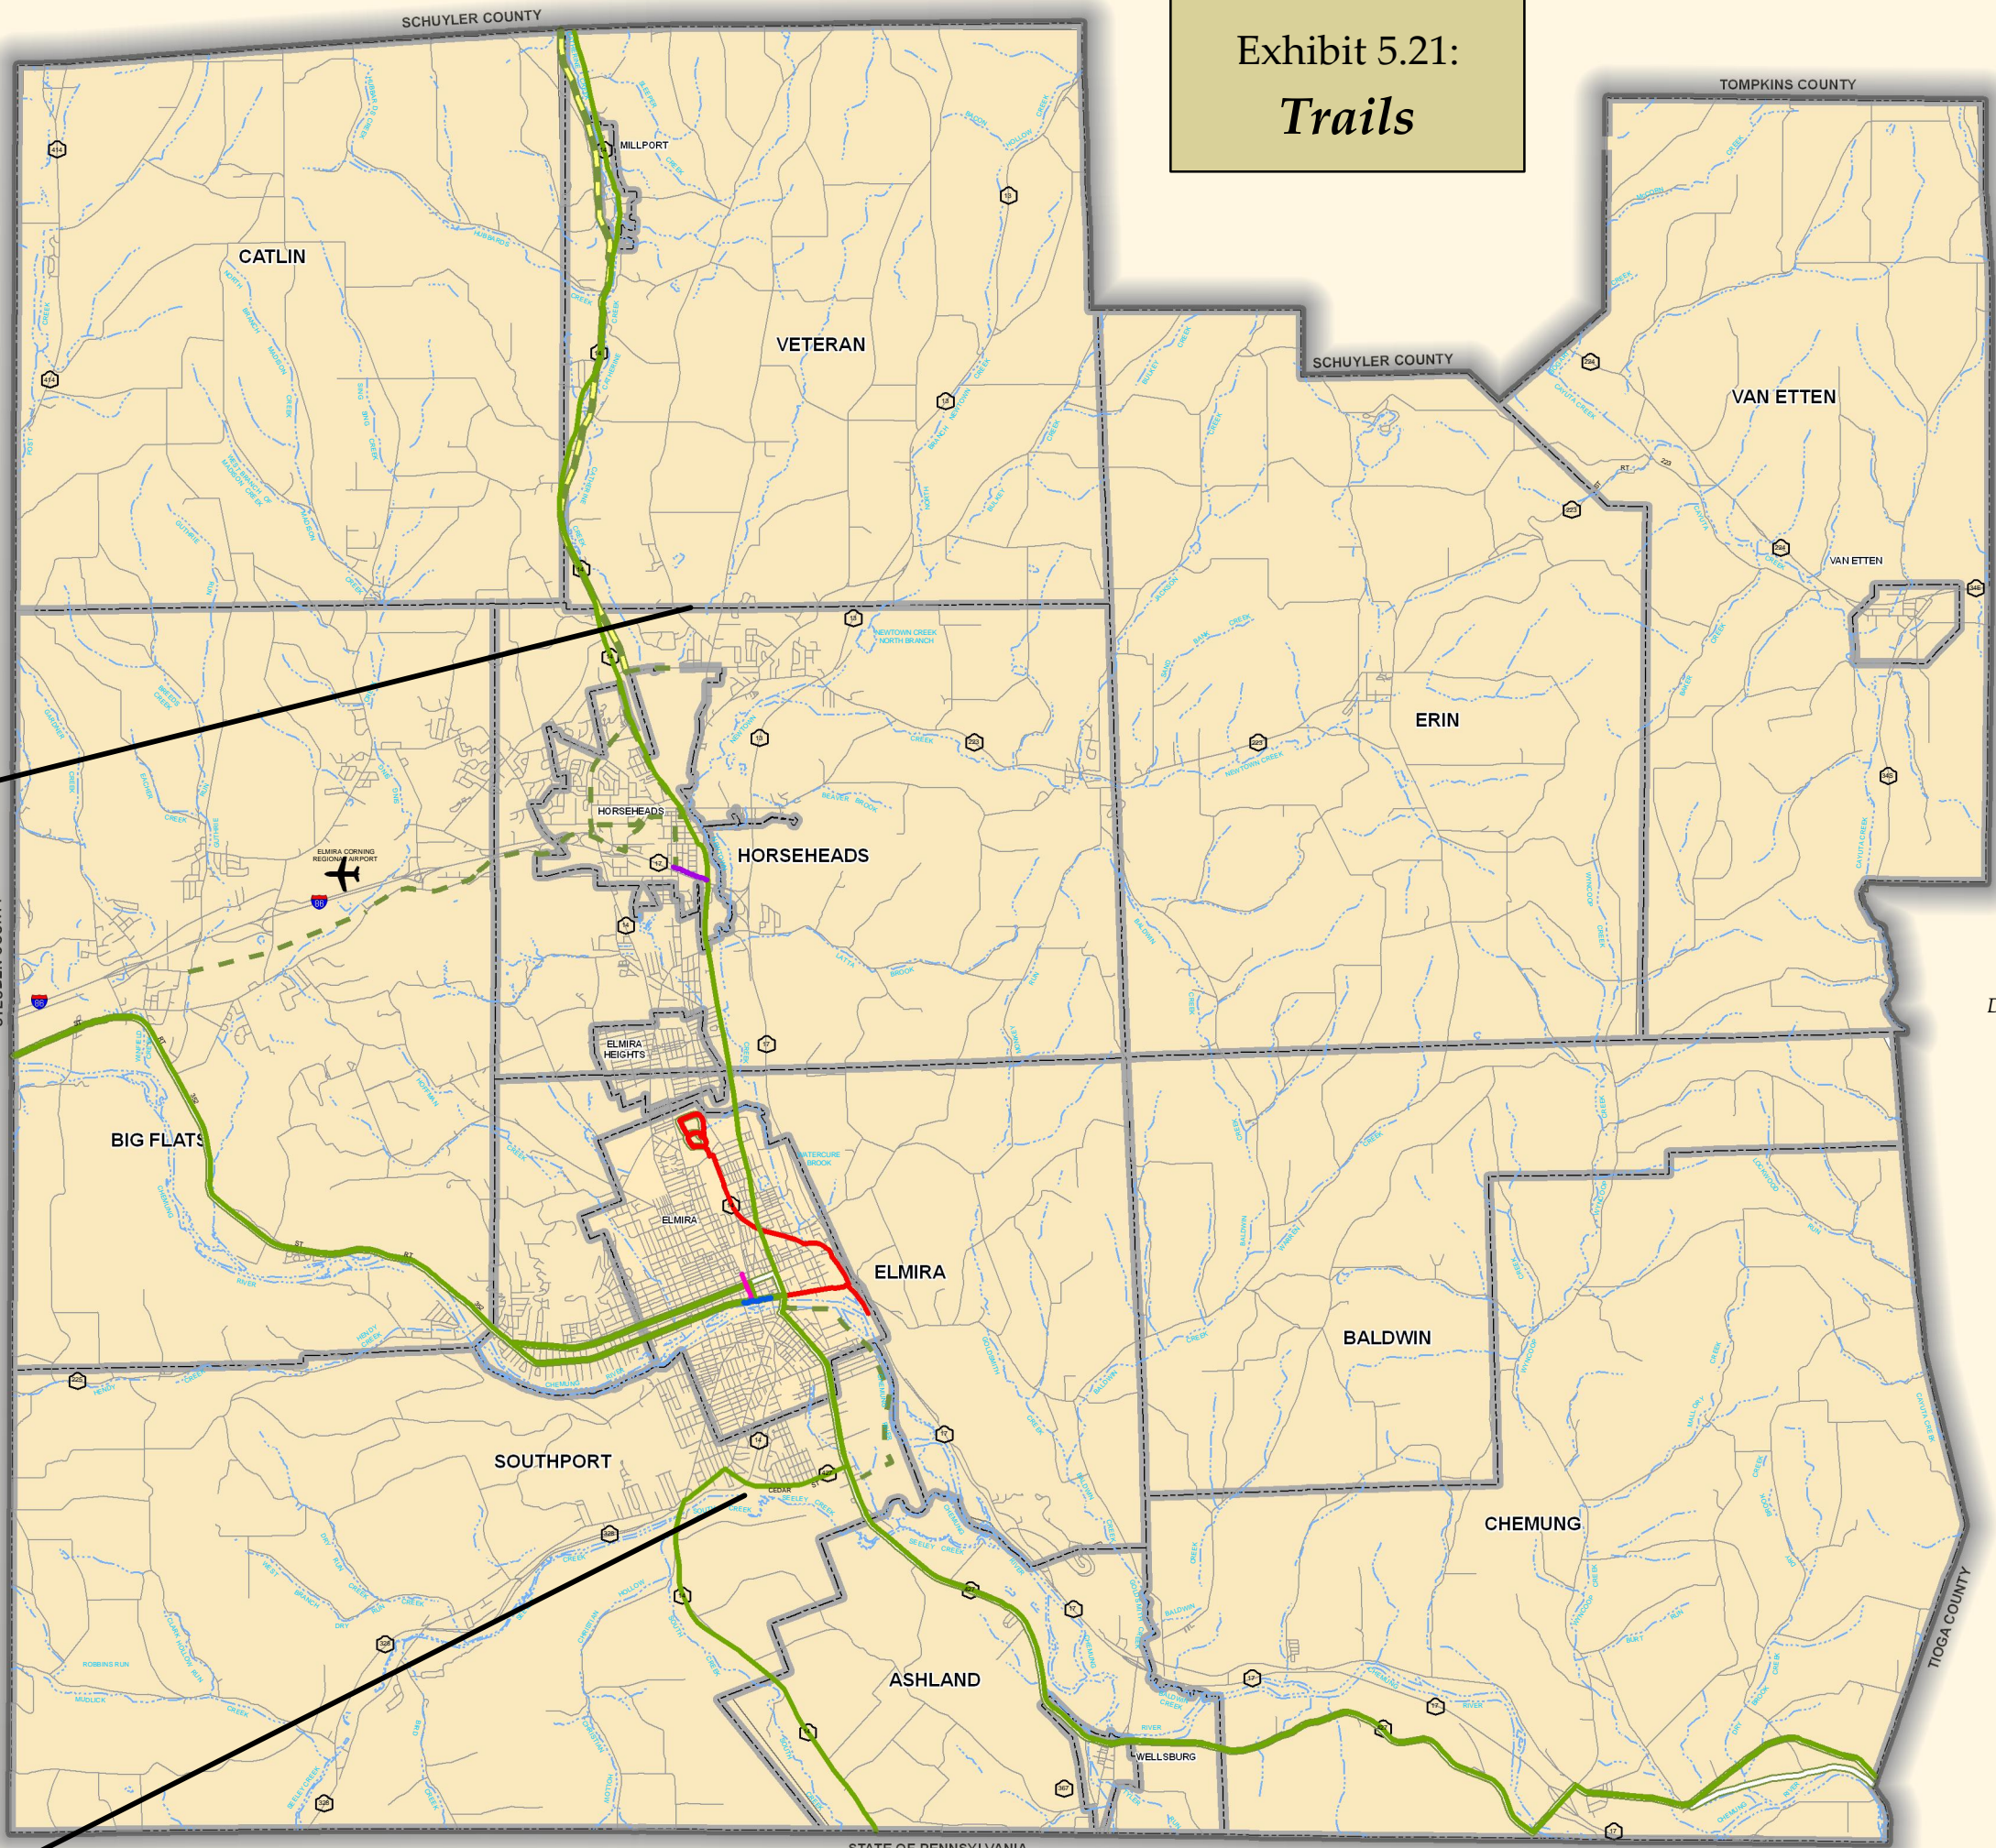

Exhibit 5.21:  
*Trails*

**Key to Features**

- NYS Bike Routes
- Horseheads Park
- FLT\_Master\_Track
- Elmira RiverPark
- Elmira Promende
- LackawannaTrail
- Chemung County Trails
- Existing
- - - Proposed
- Under Construction
- Municipal Boundaries
- Roads
- Hydrography
- Airport

*Elmira - Elmira Heights - Horseheads*

Data Sources: ECTC